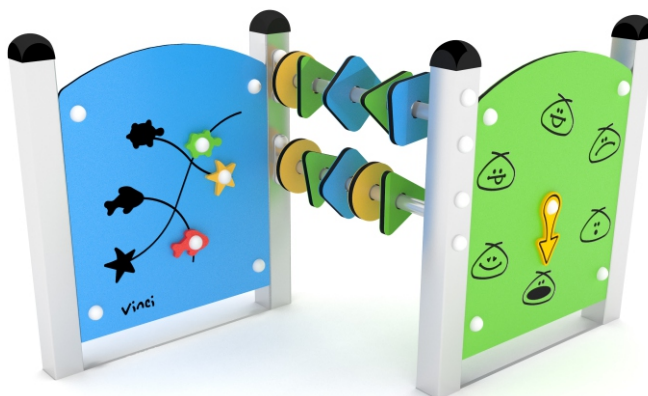

solo 0122 ABACUS, CLOCK AND MANUAL ELEMENTS

DEVICE SPECIFICATIONS	
Safety zone	13,80 m ²
Length	1,44 m
Width	0,76 m
Total height	0,96 m
Free fall height	<0,60 m
Age range	1-12 yrs
In accordance w/ EN standards	1176-1:2009
Availability of spare parts	Yes
Weight of the heaviest part [kg]	7
Dimension of the biggest part [cm]	150x8x8

Minimal space

MATERIAL SPECIFICATION

Solo series – individual devices that are a necessary addition to the main amenities of the playground. Games, didactic accessories, sandpits, little houses, wagons – elements that are incredibly appealing to children and are an unlimited source of fun, while at the same time inspire children's critical thinking and develop their motor and sensory as well as emotional and cognitive skills. Carefully chosen patterns, colors and details gain the approval of even the most demanding children.

- Stainless steel construction
- All screws covered with colorful plastic caps
- Safe rubber plug buttons at the top of the construction
- colour elements made from HDPE

ADDITIONAL COMMENTS

- The device is certified by an accrediting organization or declaration of conformity
- Embedded 75/65/55 cm deep in flat ground
- "A,B,C" foundation * foundation measurements are described in the assembly manual
- The device is designed for public playground

Due to the free fall height of the device, the EN 1176-1:2009 standard allows the following surfaces to cushion a fall. The level of granular materials requires filling in, conservation of synthetic materials is required in accordance with the manufacturer's instructions. Dimensions of the foundation are described in installation instruction.