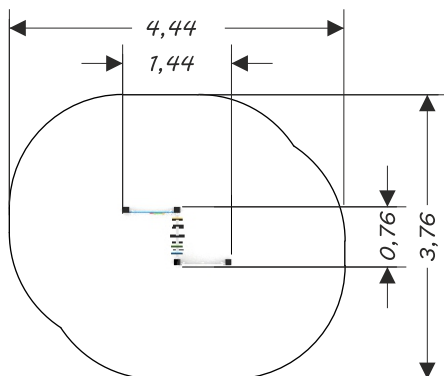

Minimal space

MATERIAL SPECIFICATION

Solo series – individual devices that are a necessary addition to the main amenities of the playground. Games, didactic accessories, sandpits, little houses, wagons – elements that are incredibly appealing to children and are an unlimited source of fun, while at the same time inspire children's critical thinking and develop their motor and sensory as well as emotional and cognitive skills. Carefully chosen patterns, colors and details gain the approval of even the most demanding children.

- Stainless steel construction
- All screws covered with colorful plastic caps
- Safe rubber plug buttons at the top of the construction
- colour elements made from HDPE

ADDITIONAL COMMENTS

- The device is certified by an accrediting organization or declaration of conformity
- Embedded 75/65/55 cm deep in flat ground
- "A,B,C" foundation * foundation measurements are described in the assembly manual
- The device is designed for public playground

Due to the free fall height of the device, the EN 1176-1:2009 standard allows the following surfaces to cushion a fall. The level of granular materials requires filling in, conservation of synthetic materials is required in accordance with the manufacturer's instructions. Dimensions of the foundation are described in installation instruction.

Material	Description [mm]	Minimal layer thickness [mm]	Dimensions foundation
Turf/Soil			A, B, C
Tree bark	Grain size from 20 to 80	300	A, C
Chip	Grain size from 5 to 30	300	A, C
Sand	Grain size from 0.2 to 2	300	A, C
Gravel	Grain size from 2 to 8	300	A, C
Synthetic materials	Free fall approval ≥600		A, B, C

Vinci-play playground and outdoor fitness manufacturer