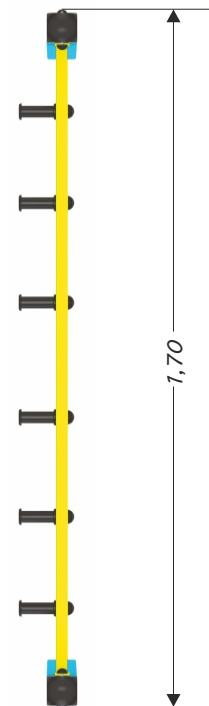

**park 0908** CLOTHES HANGER

Device Specifications	
Width	1,70 m
Total height	1,20 m

**MATERIAL SPECIFICATION**

Park – solid, comfortable classic benches, perfect for skateparks and other teenager and children meeting spots. Legible and visually attractive information boards containing rules, colorful and durable trashcans, and hangers for clothes and schoolbags.

- Galvanized and/or powder coated steel construction;
- Safe rubber plug buttons covering the posts;
- All screws covered with colorful plastic caps;
- Durable handles for clothes
- No sharp edges or chinks that would pose a danger for jamming of fingers or other body part;

**ADDITIONAL COMMENTS**

- Embedded 50 cm deep in flat ground;
- The device is designed for public playgrounds;