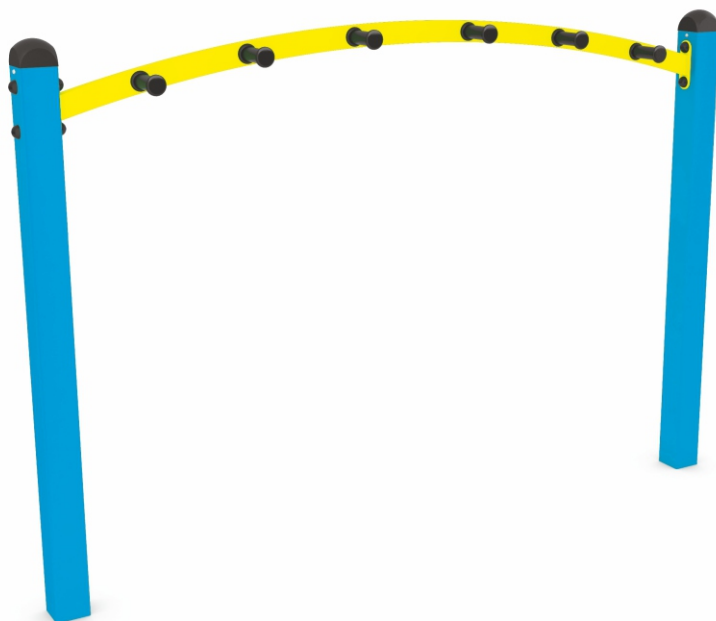

**park 0908** CLOTHES HANGER

Device Specifications	
Width	1,70 m
Total height	1,20 m

**MATERIAL SPECIFICATION**

Park – solid, comfortable classic benches, perfect for skateparks and other teenager and children meeting spots. Legible and visually attractive information boards containing rules, colorful and durable trashcans, and hangers for clothes and schoolbags.

- Galvanized and/or powder coated steel construction;
- Safe rubber plug buttons covering the posts;
- All screws covered with colorful plastic caps;
- Durable handles for clothes
- No sharp edges or chinks that would pose a danger for jamming of fingers or other body part;

**ADDITIONAL COMMENTS**

- Embedded 50 cm deep in flat ground;
- The device is designed for public playgrounds;