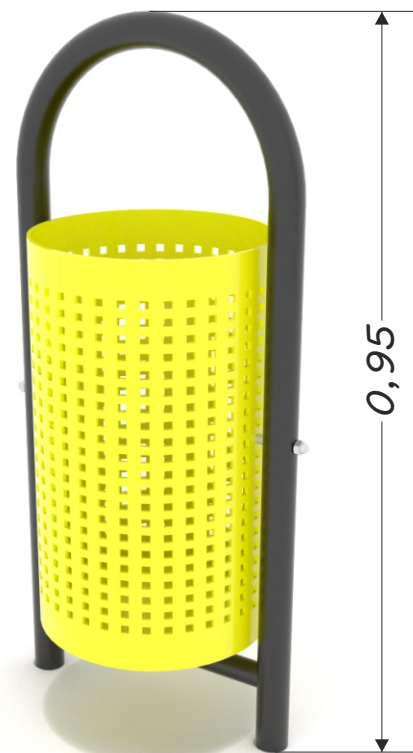

park 0904 TRASHCAN

Device Specifications	
Total height	0,95 m

MATERIAL SPECIFICATION

Park series – solid, comfortable classic benches, perfect for skateparks and other teenager and children meeting spots. Legible and visually attractive information boards containing rules, colorful and durable trashcans, and hangers for clothes and schoolbags.

- Galvanized and/or powder coated steel construction;

ADDITIONAL COMMENTS

- Embedded 50 cm deep in flat ground;
- The device is designed for public playgrounds;