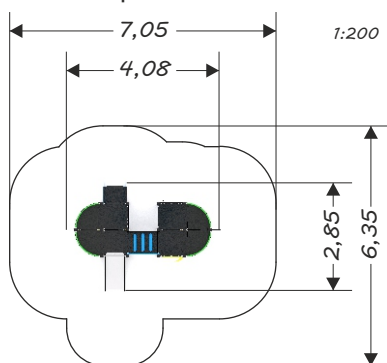

Minimal space