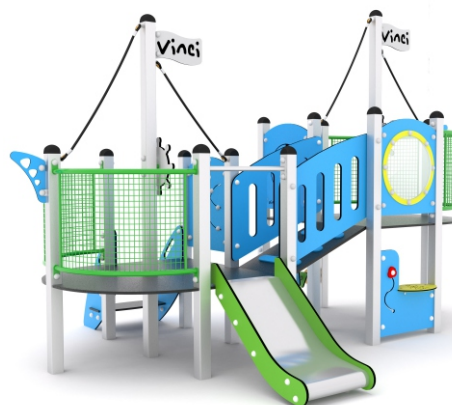

minisweet 0113 PLAYGROUND EQUIPMENT

STAINLESS STEEL DEVICE

Device Specifications	
Safety zone	34,26 m²
Length	4,08 m
Width	2,85 m
Total height	2,66 m
Free fall height	0,90 m
Age range	1-8 yrs
In accordance w/ EN standards	1176-1:2009
Availability of spare parts	Yes
Weight of the heaviest part [kg]	13
Dimension of the biggest part [cm]	315x8x8