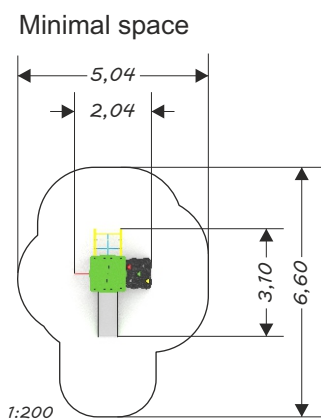

steel 0212 PLAYGROUND EQUIPMENT

Device Specifications	
Safety zone	24,10 m²
Length	2,04 m
Width	3,10 m
Total height	2,90 m
Free fall height	0,90 m
Age range	3-14 yrs
In accordance w/ EN standards	1176-1:2009
Weight of the heaviest part [kg]	90
Dimension of the biggest part [cm]	88x335x88
Availability of spare parts	Yes

MATERIAL SPECIFICATION

Steel series - modernly designed multifunctional playground devices. Durable and safe, composed of a variety of entertainment elements, whose task – other than bringing an unlimited amount of joy – is to stimulate as many muscle groups as possible.

- 80 x 80 mm galvanized and/or powder coated steel construction
- Shields made out of atmospheric condition resistant HDPE polythene plates
- Square platform made out of durable waterproof anti-skidding plate
- All screws covered with colorful plastic caps
- No sharp edges or chinks that would pose a danger for jamming of the head, fingers or any other body parts
- Safe rubber plug buttons topping the construction
- Steel ropes enclosed with polypropylene, linked by durable plastic elements
- Stainless steel slide with HDPE polythene plate boards

ADDITIONAL COMMENTS

- The device is certified by an accrediting organization
- Embedded 80/70/60 cm deep in flat ground
- The device is designed for public playgrounds
- The slide should not be positioned in a southbound direction

Material	Description [mm]	Minimal layer thickness [mm]	Dimensions foundation
Tree bark	Grain size from 20 to 80	300	A,C
Chip	Grain size from 5 to 30	300	A,C
Sand	Grain size from 0,2 to 2	300	A,C
Gravel	Grain size from 2 to 8	300	A,C
Synthetic materials	Free fall approval ≥900		A,B,C

Vinci-play playground and outdoor fitness manufacturer