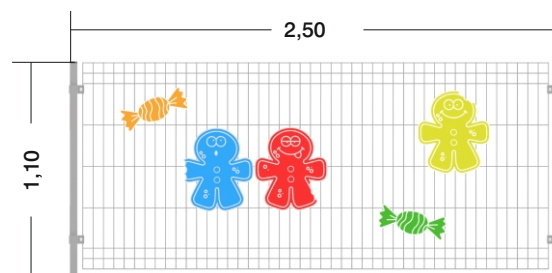

# park 0921

FENCE

Device Specifications	
Length	2,50 m
Height	1,10 m

## MATERIAL SPECIFICATION

Park series – solid, comfortable classic benches, perfect for skateparks and other teenager and children meeting spots. Legible and visually attractive information boards containing rules, colorful and durable trashcans, and hangers for clothes and schoolbags.