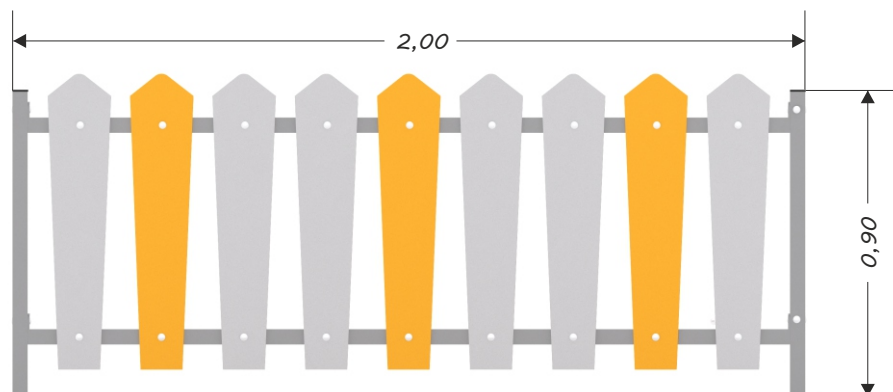

park 0920 FENCE

Device Specifications	
Width	0,07 m
Length	2,00 m
Total height	0,90 m

MATERIAL SPECIFICATION

Park series – solid, comfortable classic benches, perfect for skateparks and other teenager and children meeting spots. Legible and visually attractive information boards containing rules, colorful and durable trashcans, and hangers for clothes and schoolbags.

- Galvanized and/or powder coated steel construction;
- boards made of HDPE or HPL;

ADDITIONAL COMMENTS

- The device is designed for public playgrounds;

Vinci-play playground and outdoor fitness manufacturer