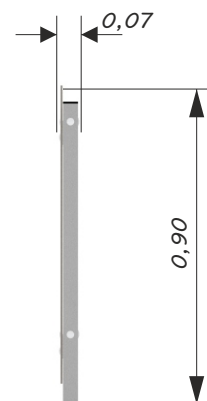

park 0920 FENCE

Device Specifications	
Width	0,07 m
Length	2,00 m
Total height	0,90 m

MATERIAL SPECIFICATION

Park series – solid, comfortable classic benches, perfect for skateparks and other teenager and children meeting spots. Legible and visually attractive information boards containing rules, colorful and durable trashcans, and hangers for clothes and schoolbags.

- Galvanized and/or powder coated steel construction;
- boards made of HDPE or HPL;

ADDITIONAL COMMENTS

- The device is designed for public playgrounds;

Vinci-play playground and outdoor fitness manufacturer