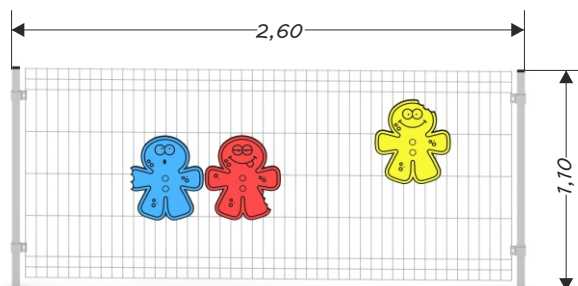

park 0921-1 FENCE

Device Specifications	
Length	2,60 m
Total height	1,10 m

MATERIAL SPECIFICATION

Park series – solid, comfortable classic benches, perfect for skateparks and other teenager and children meeting spots. Legible and visually attractive information boards containing rules, colorful and durable trashcans, and hangers for clothes and schoolbags.