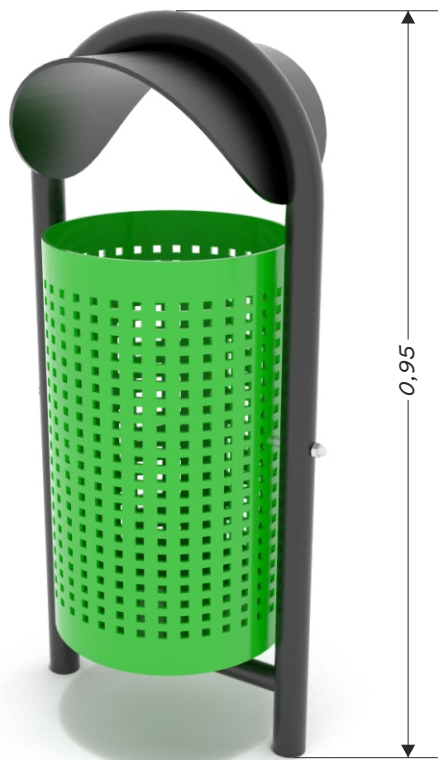

park 0905C1 TRASHCAN WITH VIZOR

Device Specifications	
Total height	0,95 m

MATERIAL SPECIFICATION

Park series – solid, comfortable classic benches, perfect for skateparks and other teenager and children meeting spots. Legible and visually attractive information boards containing rules, colorful and durable trashcans, and hangers for clothes and schoolbags.

- Galvanized and/or powder coated steel construction;

ADDITIONAL COMMENTS

- Embedded 50 cm deep in flat ground;
- The device is designed for public playgrounds;