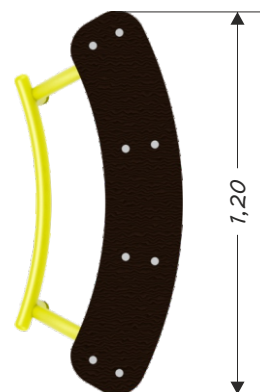

park 0903 TEEN BENCH

Device Specifications	
Length	1,20 m
Width	0,55 m
Total height	0,85 m

MATERIAL SPECIFICATION

Park series – solid, comfortable classic benches, perfect for skateparks and other teenager and children meeting spots. Legible and visually attractive information boards containing rules, colorful and durable trashcans, and hangers for clothes and schoolbags.

- Galvanized and/or powder coated steel construction;

ADDITIONAL COMMENTS

- Embedded 60 cm deep in flat ground;
- The device is designed for public playgrounds;