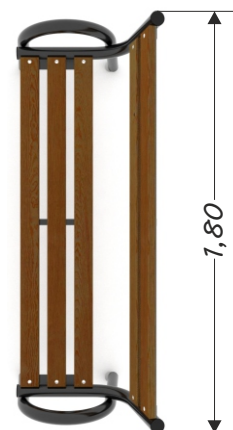

park 0902-1 BENCH WITH BACK SUPPORT

Device Specifications	
Length	1,80 m
Width	0,72 m
Total height	0,82 m

MATERIAL SPECIFICATION

Park series – solid, comfortable classic benches, perfect for skateparks and other teenager and children meeting spots. Legible and visually attractive information boards containing rules, colorful and durable trashcans, and hangers for clothes and schoolbags.

- Galvanized and/or powder coated steel construction;

ADDITIONAL COMMENTS

- Embedded 60 cm deep in flat ground;
- The device is designed for public playgrounds;