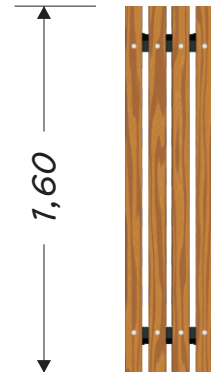

park 0900

BENCH

Device Specifications	
Length	1,60 m
Width	0,38 m
Height	0,40 m

MATERIAL SPECIFICATION

Park series – solid, comfortable classic benches, perfect for skateparks and other teenager and children meeting spots. Legible and visually attractive information boards containing rules, colorful and durable trashcans, and hangers for clothes and schoolbags.

- Galvanized and/or powder coated steel construction

ADDITIONAL COMMENTS

- Embedded 60 cm deep in flat ground
- The device is designed for public playgrounds