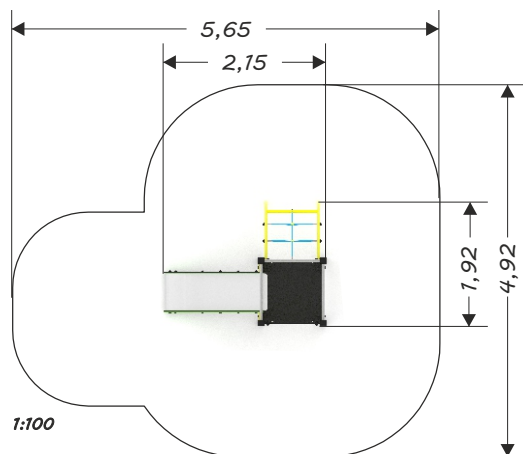

Minimal space