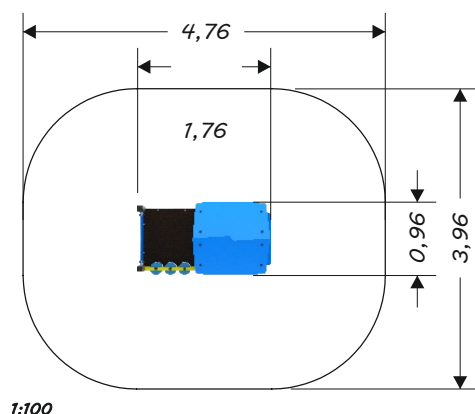

solo 0815

HOUSE MAX

DEVICE SPECIFICATIONS	
Safety zone	16,90 m²
Length	1,76 m
Width	0,96 m
Total height	1,70 m
Free fall height	0,10 m
Age range	3-12 yrs
In accordance w/ EN standards	1176-1:2009
Availability of spare parts	Yes
Weight of the heaviest part [kg]	83
Dimension of the biggest part [cm]	217x100x96

Minimal space

MATERIAL SPECIFICATION

Solo series – individual devices that are a necessary addition to the main amenities of the playground. Games, didactic accessories, sandpits, little houses, wagons – elements that are incredibly appealing to children and are an unlimited source of fun, while at the same time inspire children’s critical thinking and develop their motor and sensory as well as emotional and cognitive skills. Carefully chosen patterns, colors and details gain the approval of even the most demanding children.

- Galvanized and/or powder coated construction
- Elements made out of atmospheric condition resistant HDPE polythene plates
- All screws covered with colorful plastic caps
- Roof, wheels and platform made out of HDPE polythene plates or waterproof anti-skidding plates
- Eductaional element: maze
- Eductaional element: OX
- Safe rubber plug buttons at the top of the construction

Due to the free fall height of the device, the EN 1176-1:2009 standard allows the following surfaces to cushion a fall. The level of granular materials is required in accordance with the manufacturer’s instructions. Dimensions of the foundation are described in installation instruction.

ADDITIONAL COMMENTS

- The device is certified by an accrediting organization
- Embedded 75/65/55 cm deep in flat ground
- The device is designed for public playground

Material	Description [mm]	Minimal layer thickness [mm]	Dimensions foundation
Turf/Soil			A,B,C
Tree bark	Grain size from 20 to 80	300	A,C
Chip	Grain size from 5 to 30	300	A,C
Sand	Grain size from 0,2 to 2	300	A,C
Gravel	Grain size from 2 to 8	300	A,C
Synthetic materials	Free fall approval ≥ 100		A,B,C

BabyCam playground and outdoor fitness manufacturer