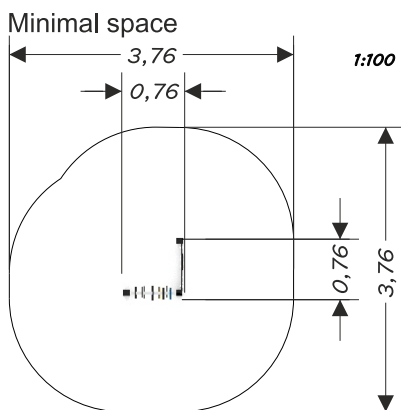

**solo 0121** ABACUS AND MANUAL ELEMENTS

DEVICE SPECIFICATIONS	
Safety zone	11,70 m <sup>2</sup>
Length	0,76 m
Width	0,76 m
Total height	0,96 m
Free fall height	<0,60 m
Age range	1-12 yrs
In accordance w/ EN standards	1176-1:2009
Availability of spare parts	Yes
Weight of the heaviest part [kg]	7
Dimension of the biggest part [cm]	150x8x8

- Stainless steel construction
- All screws covered with colorful plastic caps
- Safe rubber plug buttons at the top of the construction
- colour elements made from HDPE

**ADDITIONAL COMMENTS**

- The device is certified by an accrediting organization or declaration of conformity
- Embedded 75/65/55 cm deep in flat ground
- “A,B,C” foundation \* foundation measurements are described in the assembly manual
- The device is designed for public playground

Material	Description [mm]	Minimal layer thickness [mm]	Dimensions foundation
Turf/Soil			A, B, C
Tree bark	Grain size from 20 to 80	300	A, C
Chip	Grain size from 5 to 30	300	A, C
Sand	Grain size from 0.2 to 2	300	A, C
Gravel	Grain size from 2 to 8	300	A, C
Synthetic materials	Free fall approval ≥600		A, B, C