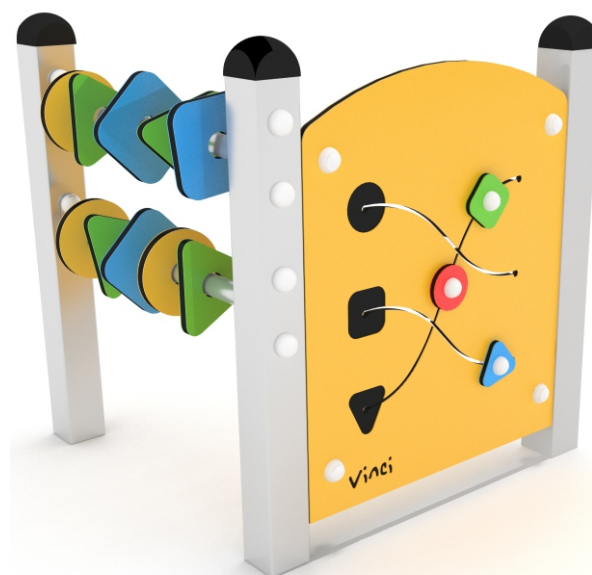

**solo 0121** ABACUS AND MANUAL ELEMENTS

DEVICE SPECIFICATIONS	
Safety zone	11,70 m <sup>2</sup>
Length	0,76 m
Width	0,76 m
Total height	0,96 m
Free fall height	<0,60 m
Age range	1-12 yrs
In accordance w/ EN standards	1176-1:2009
Availability of spare parts	Yes
Weight of the heaviest part [kg]	7
Dimension of the biggest part [cm]	150x8x8

**MATERIAL SPECIFICATION**

Solo series – individual devices that are a necessary addition to the main amenities of the playground. Games, didactic accessories, sandpits, little houses, wagons – elements that are incredibly appealing to children and are an unlimited source of fun, while at the same time inspire children’s critical thinking and develop their motor and sensory as well as emotional and cognitive skills. Carefully chosen patterns, colors and details gain the approval of even the most demanding children.

- Stainless steel construction
- All screws covered with colorful plastic caps
- Safe rubber plug buttons at the top of the construction
- colour elements made from HDPE

**ADDITIONAL COMMENTS**

- The device is certified by an accrediting organization or declaration of conformity
- Embedded 75/65/55 cm deep in flat ground
- “A,B,C” foundation \* foundation measurements are described in the assembly manual
- The device is designed for public playground

Due to the free fall height of the device, the EN 1176-1:2009 standard allows the following surfaces to cushion a fall. The level of granular materials requires filling in, conservation of synthetic materials is required in accordance with the manufacturer’s instructions. Dimensions of the foundation are described in installation instruction.