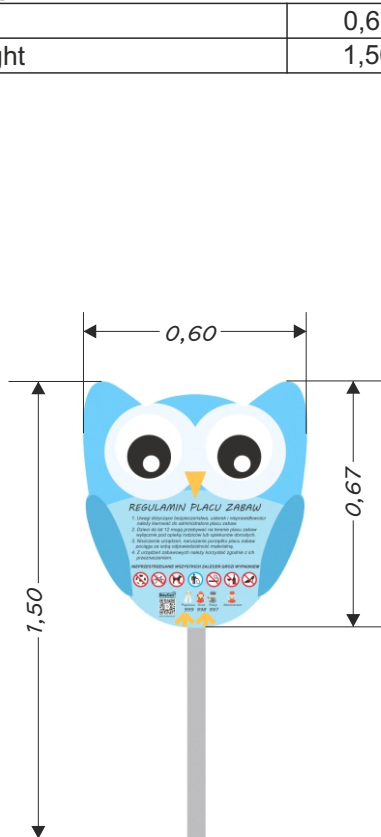

park 0907 OWL RULE BOARD

Device Specifications	
Width	0,60 m
Total height	1,50 m

MATERIAL SPECIFICATION

Park series – solid, comfortable classic benches, perfect for skateparks and other teenager and children meeting spots. Legible and visually attractive information boards containing rules, colorful and durable trashcans, and hangers for clothes and schoolbags.

- 50x30x2 mm galvanized and/or powder coated steel construction;

ADDITIONAL COMMENTS

- Embedded 50 cm deep in flat ground;
- The device is designed for public playgrounds;