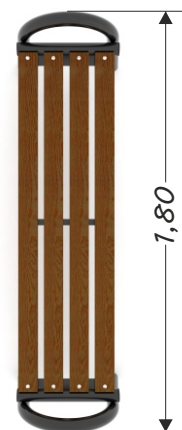

park 0900-1 BENCH

Device Specifications	
Length	1,80 m
Width	0,57 m
Total height	0,60 m

MATERIAL SPECIFICATION

Park series – solid, comfortable classic benches, perfect for skateparks and other teenager and children meeting spots. Legible and visually attractive information boards containing rules, colorful and durable trashcans, and hangers for clothes and schoolbags.

- Galvanized and/or powder coated steel construction

ADDITIONAL COMMENTS

- Embedded 60 cm deep in flat ground
- The device is designed for public playgrounds