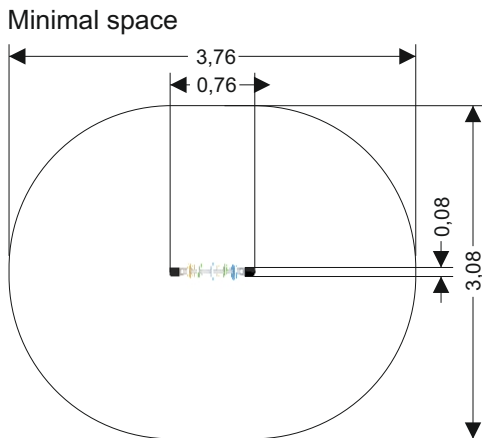

**solo 0120** GEOMETRIC FIGURES - ABACUS

Device Specifications	
Safety zone	9,60 m <sup>2</sup>
Length	0,76 m
Width	0,08 m
Total height	0,96 m
Age range	1-12 yrs
In accordance w/ EN standards	1176-1:2009
Availability of spare parts	Yes

- The device is certified by an accrediting organization or declaration of conformity
- Embedded 75/65/55 cm deep in flat ground
- “A,B,C” foundation \* foundation measurements are described in the assembly manual
- The device is designed for public playground