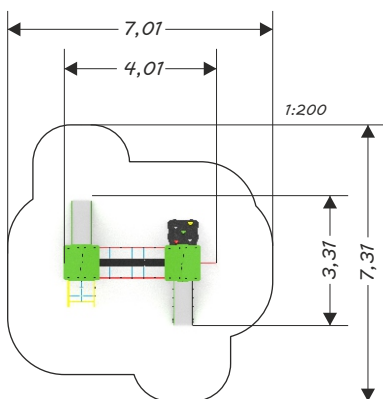

Minimal space

MATERIAL SPECIFICATION

Steel series - modernly designed multifunctional playground devices. Durable and safe, composed of a variety of entertainment elements, whose task – other than bringing an unlimited amount of joy – is to stimulate as many muscle groups as possible.

- 80 x 80 mm galvanized and/or powder coated steel construction
- Shields made out of atmospheric condition resistant HDPE polythene plates
- Square platform made out of durable waterproof anti-skidding plate
- All screws covered with colorful plastic caps
- No sharp edges or chinks that would pose a danger for jamming of the head, fingers or any other body parts
- Safe rubber plug buttons topping the construction
- Steel ropes enclosed with polypropylene, linked by durable plastic elements
- Stainless steel slide with HDPE polythene plate boards

ADDITIONAL COMMENTS

- The device is certified by an accrediting organization
- Embedded 80/70/60 cm deep in flat ground
- The device is designed for public playgrounds
- The slide should not be positioned in a southbound direction

Material	Description [mm]	Minimal layer thickness [mm]	Dimensions foundation
Tree bark	Grain size from 20 to 80	300	A,C
Chip	Grain size from 5 to 30	300	A,C
Sand	Grain size from 0,2 to 2	300	A,C
Gravel	Grain size from 2 to 8	300	A,C
Synthetic materials	Free fall approval ≥ 900		A,B,C

Vinci-play playground and outdoor fitness manufacturer