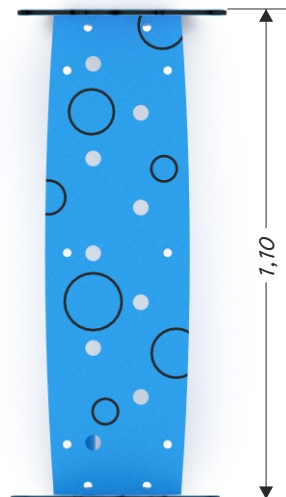

park 0911 BENCH

| Device Specifications | |
|-----------------------|--------|
| Length | 1,10 m |

MATERIAL SPECIFICATION

Park series – solid, comfortable classic benches, perfect for skateparks and other teenager and children meeting spots. Legible and visually attractive information boards containing rules, colorful and durable trashcans, and hangers for clothes and schoolbags.

- Galvanized and/or powder coated steel construction
- Elements made out of atmospheric condition resistant HDPE polythene plates

ADDITIONAL COMMENTS

- The device is designed for public playgrounds