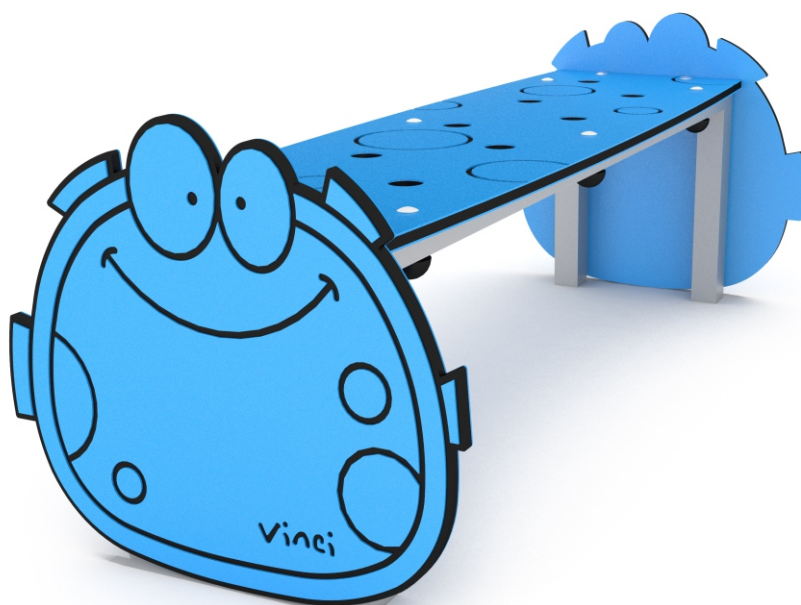

park 0911 BENCH

| Device Specifications | |
|-----------------------|--------|
| Length | 1,10 m |

MATERIAL SPECIFICATION

Park series – solid, comfortable classic benches, perfect for skateparks and other teenager and children meeting spots. Legible and visually attractive information boards containing rules, colorful and durable trashcans, and hangers for clothes and schoolbags.

- Galvanized and/or powder coated steel construction
- Elements made out of atmospheric condition resistant HDPE polythene plates

ADDITIONAL COMMENTS

- The device is designed for public playgrounds