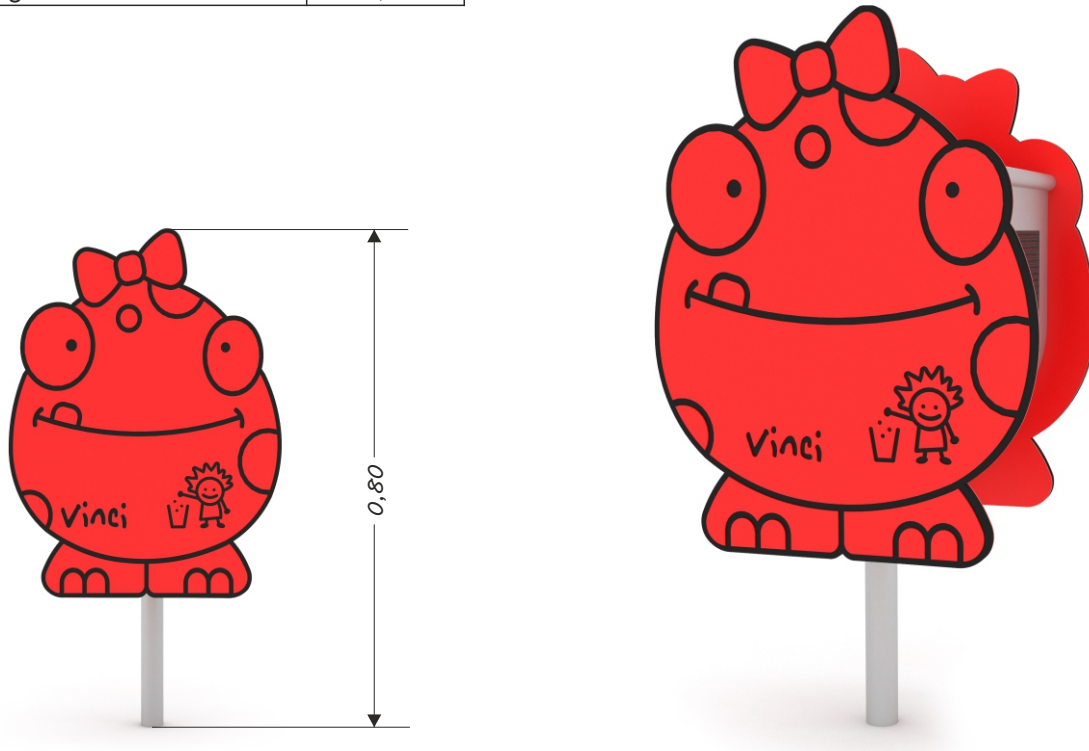

park 0909 TRASHCAN

Device Specifications	
Total height	0,80 m

MATERIAL SPECIFICATION

Park series – solid, comfortable classic benches, perfect for skateparks and other teenager and children meeting spots. Legible and visually attractive information boards containing rules, colorful and durable trashcans, and hangers for clothes and schoolbags.

- Galvanized and/or powder coated steel construction;
- Elements made out of atmospheric condition resistant HDPE polythene plates;

ADDITIONAL COMMENTS

- Embedded 50 cm deep in flat ground;
- The device is designed for public playgrounds;