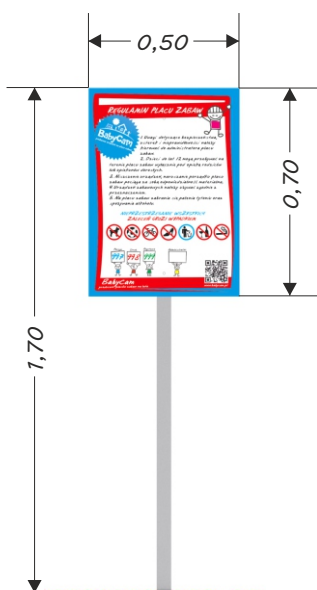

park 0906 RULE BOARD

Device Specifications	
Width	0,50 m
Total height	1,70 m

MATERIAL SPECIFICATION

Park series – solid, comfortable classic benches, perfect for skateparks and other teenager and children meeting spots. Legible and visually attractive information boards containing rules, colorful and durable trashcans, and hangers for clothes and schoolbags.

- Galvanized and/or powder coated steel construction;

ADDITIONAL COMMENTS

- Embedded 50 cm deep in flat ground;
- The device is designed for public playgrounds;

Vinci-play playground and outdoor fitness manufacturer