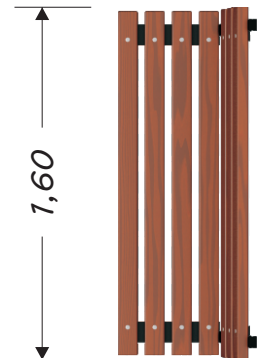

### BENCH WITH BACK SUPPORT

Device Specifications	
Length	1,60 m
Width	0,55 m
Height	0,82 m

#### MATERIAL SPECIFICATION

Park series – solid, comfortable classic benches, perfect for skateparks and other teenager and children meeting spots. Legible and visually attractive information boards containing rules, colorful and durable trashcans, and hangers for clothes and schoolbags.