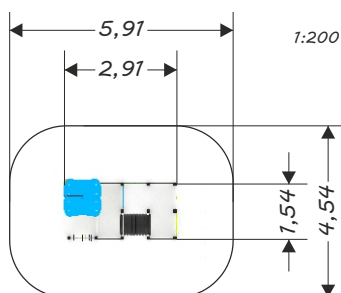

Minimal space

MATERIAL SPECIFICATION

Minisweet series - playground devices for the youngest children, equipped with a variety of educational elements and handling panels that stimulate the imagination, exercise manual abilities and boost the development of motor and cognitive skills through fun activities.

- Stainless steel construction
- Roofs, shields, educational panels made out of atmospheric condition resistant HDPE polythene plates
- All screws covered with colorful plastic caps
- Platforms made out of anti-skidding plywood or HPL plate
- Double wall pipe tunnel made out of polypropylene PP

EDUCATION AND DEVELOPMENT

- Optional possibility to create unique educational games: numeric, alphabetic etc. on the 7 pieces of the side panels
- Maze: the overall construction and specific elements create a mysterious place for the children

ADDITIONAL COMMENTS

- The device is certified by an accrediting organization
- Embedded 76/65/55 cm deep in flat ground
- The device is designed for public playgrounds

Material	Description [mm]	Minimal layer thickness [mm]	Dimensions foundation
Turf/Soil			A,B,C
Tree bark	Grain size from 20 to 80	300	A,C
Chip	Grain size from 5 to 30	300	A,C
Sand	Grain size from 0,2 to 2	300	A,C
Gravel	Grain size from 2 to 8	300	A,C
Synthetic materials	Free fall approval ≥250		A,B,C

Vinci-play playground and outdoor fitness manufacturer