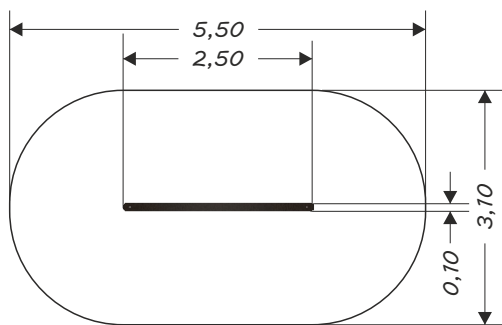

Minimal space

1:100