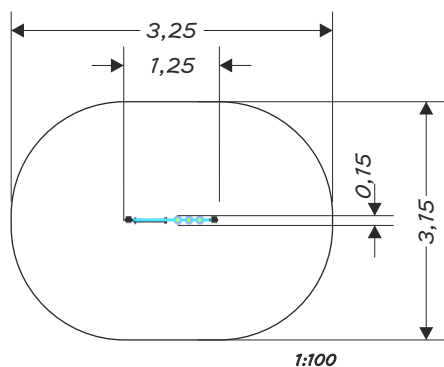

Minimal space