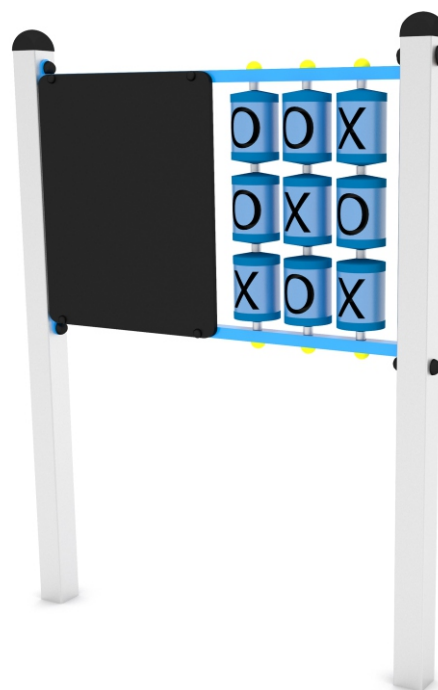

solo 0807 TIC TAC TOE WITH BLACKBOARD

DEVICE SPECIFICATIONS	
Safety zone	11,50 m ²
Length	1,25 m
Width	0,15 m
Total height	1,65 m
Age range	3-12 yrs
In accordance w/ EN standards	1176-1:2009
Availability of spare parts	Yes
Weight of the heaviest part [kg]	15
Dimension of the biggest part [cm]	226x8x8

Minimal space

MATERIAL SPECIFICATION

Solo series – individual devices that are a necessary addition to the main amenities of the playground. Games, didactic accessories, sandpits, little houses, wagons – elements that are incredibly appealing to children and are an unlimited source of fun, while at the same time inspire children’s critical thinking and develop their motor and sensory as well as emotional and cognitive skills. Carefully chosen patterns, colors and details gain the approval of even the most demanding children.

- Galvanized and/or powder coated construction
- All screws covered with colorful plastic caps
- Safe rubber plug buttons at the top of the construction
- Waterproof plate

ADDITIONAL COMMENTS

- The device is certified by an accrediting organization
- Embedded 75/65/55 cm deep in flat ground
- The device is designed for public playground
- Foundation „A,B,C” dimensions of the foundation are described in installation instruction

Due to the free fall height of the device, the EN 1176-1:2009 standard allows the following surfaces to cushion a fall. The level of granular materials requires filling in, conservation of synthetic materials is required in accordance with the manufacturer’s instructions. Dimensions of the foundation are described in installation instruction.