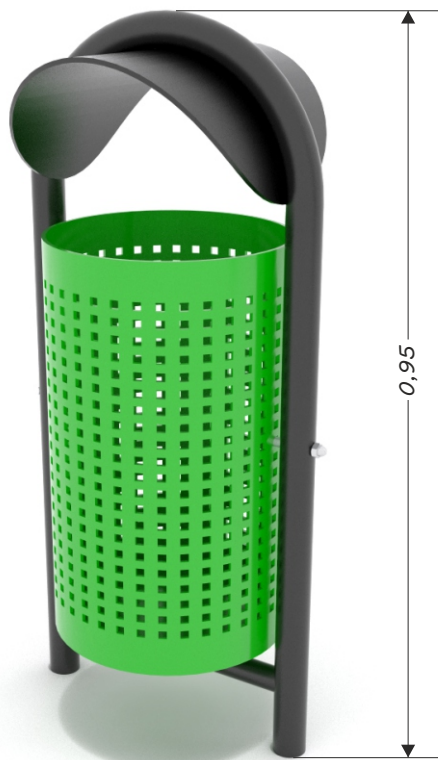

park 0905C1 TRASHCAN WITH VIZOR

Device Specifications	
Total height	0,95 m
Capacity	37 l

MATERIAL SPECIFICATION

Park series – solid, comfortable classic benches, perfect for skateparks and other teenager and children meeting spots. Legible and visually attractive information boards containing rules, colorful and durable trashcans, and hangers for clothes and schoolbags.

- Galvanized and/or powder coated steel construction;

ADDITIONAL COMMENTS

- Embedded 50 cm deep in flat ground;
- The device is designed for public playgrounds;