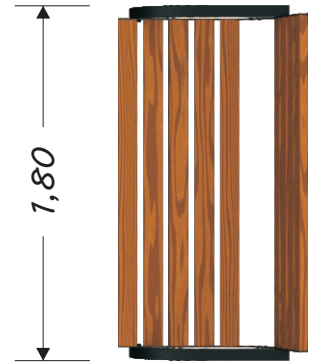

park 0902 BENCH WITH BACK SUPPORT

Device Specifications	
Length	1,80 m
Width	0,65 m
Height	0,78 m

MATERIAL SPECIFICATION

Park series – solid, comfortable classic benches, perfect for skateparks and other teenager and children meeting spots. Legible and visually attractive information boards containing rules, colorful and durable trashcans, and hangers for clothes and schoolbags.

- Galvanized and/or powder coated steel construction

ADDITIONAL COMMENTS

- Embedded 60 cm deep in flat ground
- The device is designed for public playgrounds