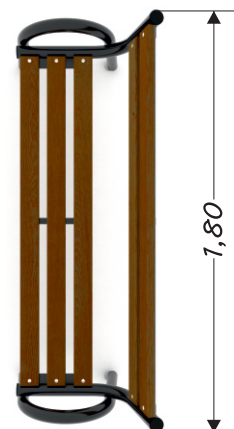

park 0902-1

BENCH WITH BACK SUPPORT

Device Specifications	
Length	1,80 m
Width	0,65 m
Total height	0,80 m

MATERIAL SPECIFICATION

Park series – solid, comfortable classic benches, perfect for skateparks and other teenager and children meeting spots. Legible and visually attractive information boards containing rules, colorful and durable trashcans, and hangers for clothes and schoolbags.

- Galvanized and/or powder coated steel construction;

ADDITIONAL COMMENTS

- The device is designed for public playgrounds;