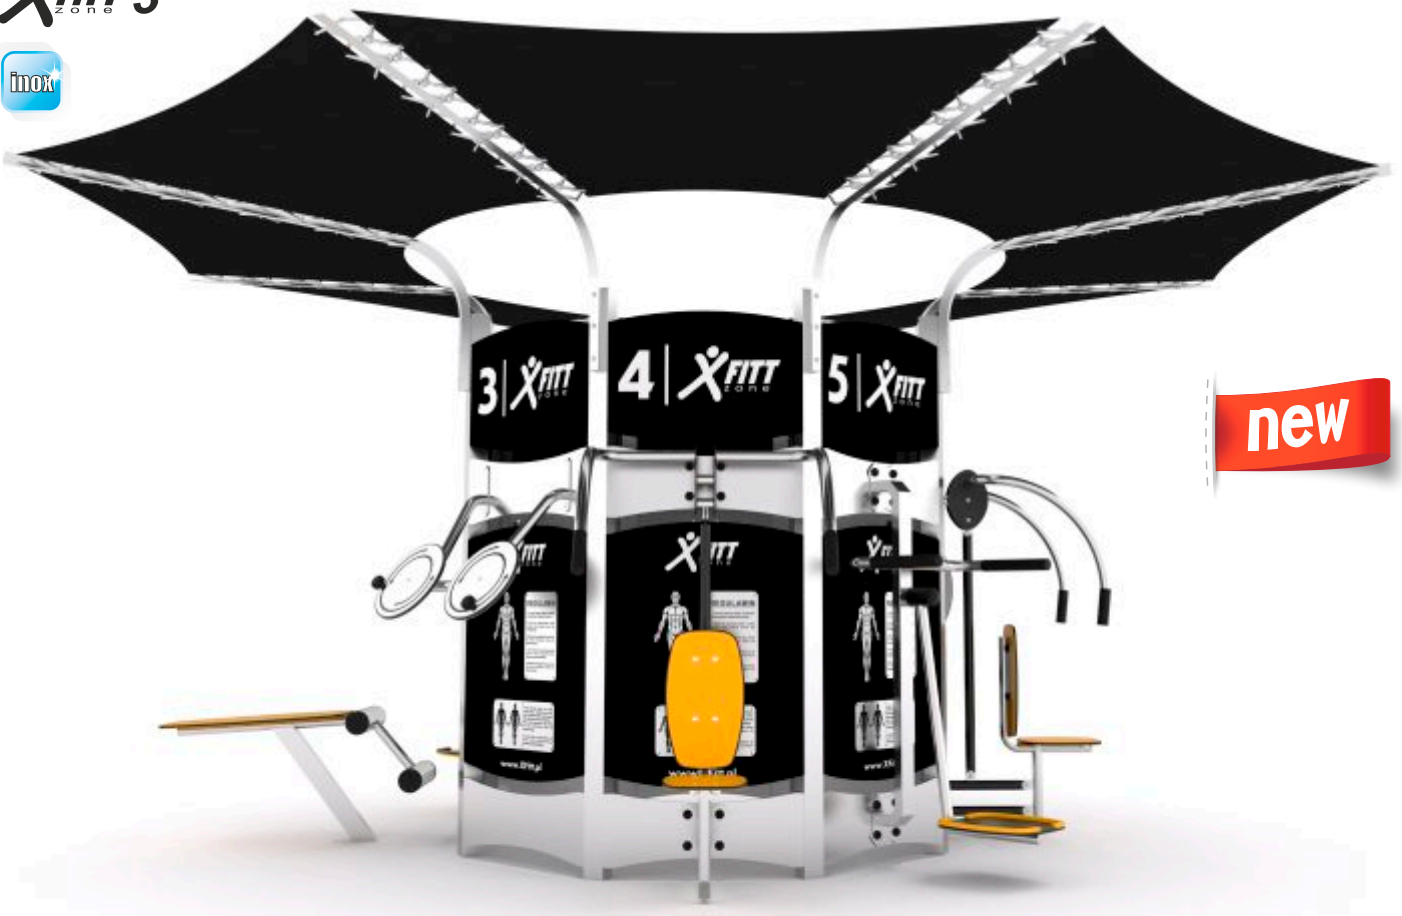

1012

1013

1014

1015

XFITT
ZONE 2

play
Vinci

*Manufacturer of outdoor
playgrounds and fitness*

5 Królewska street, Reguły/Warszawa, 05-816 Michałowice