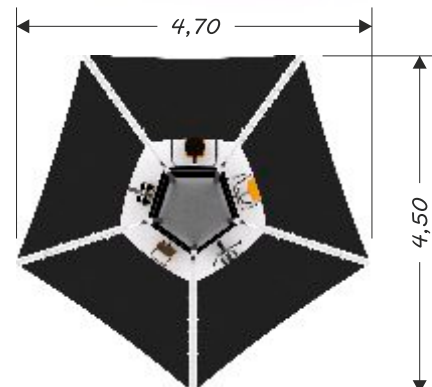

1012

1013

1014

1015

XFITT
ZONE 2

play
Vinci

*Manufacturer of outdoor
playgrounds and fitness*

5 Królewska street, Reguły/Warszawa, 05-816 Michałowice