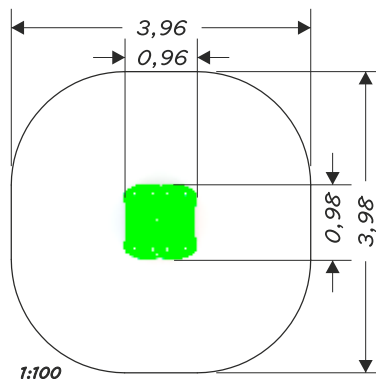

minisweet

0100