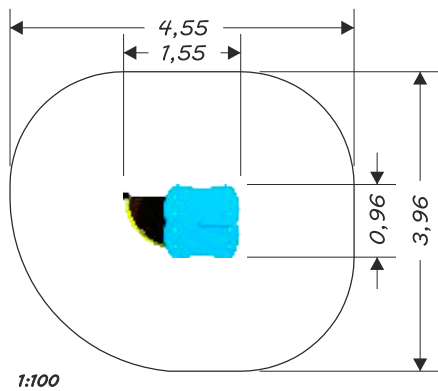

minisweet

0100