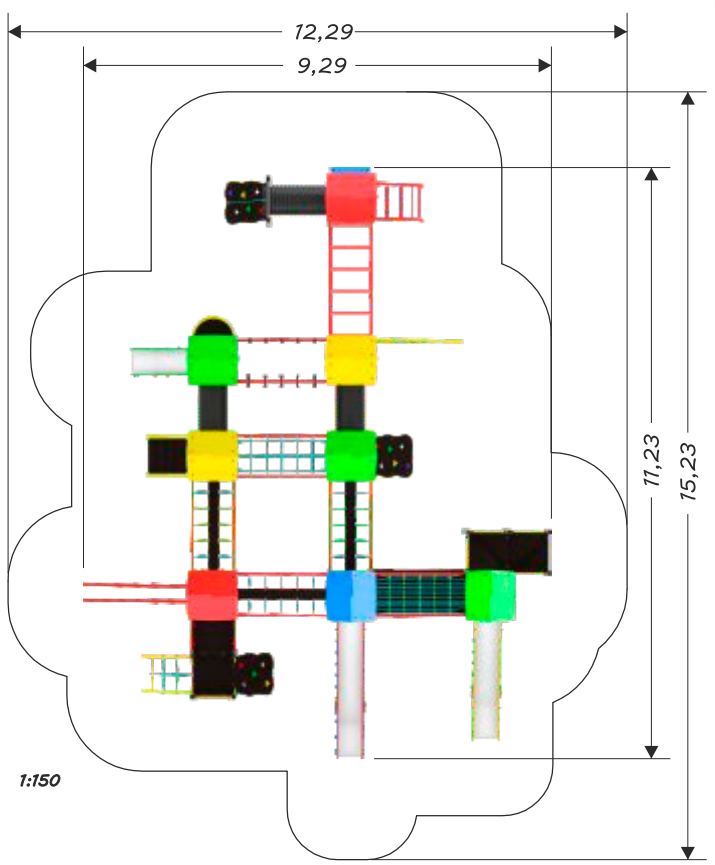

113,20 m²

HIC
180 cm

steel

steel 0211

HIC
210 cm

steel

climboo

0400