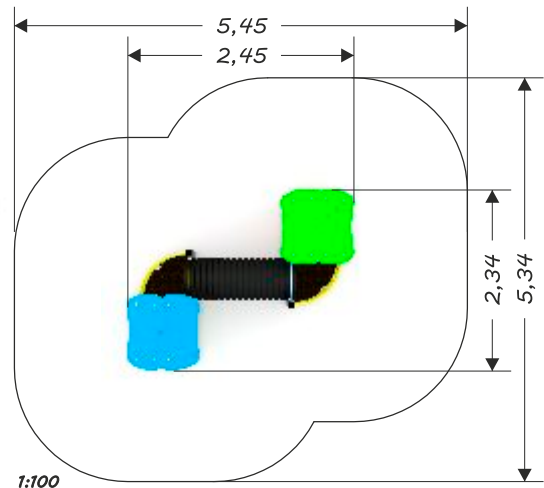

0103

1:100

HIC
35 cm