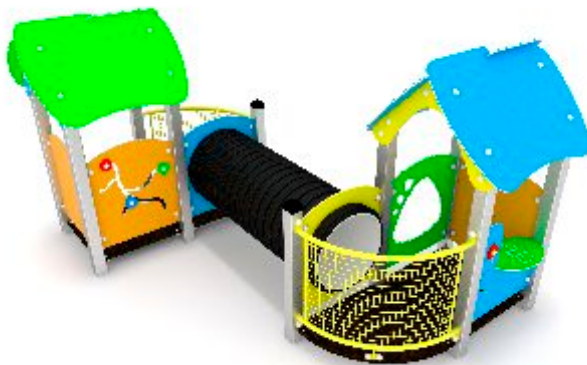

0102

minisweet

HIC
35 cm

1:100

0103

1:100

HIC
35 cm